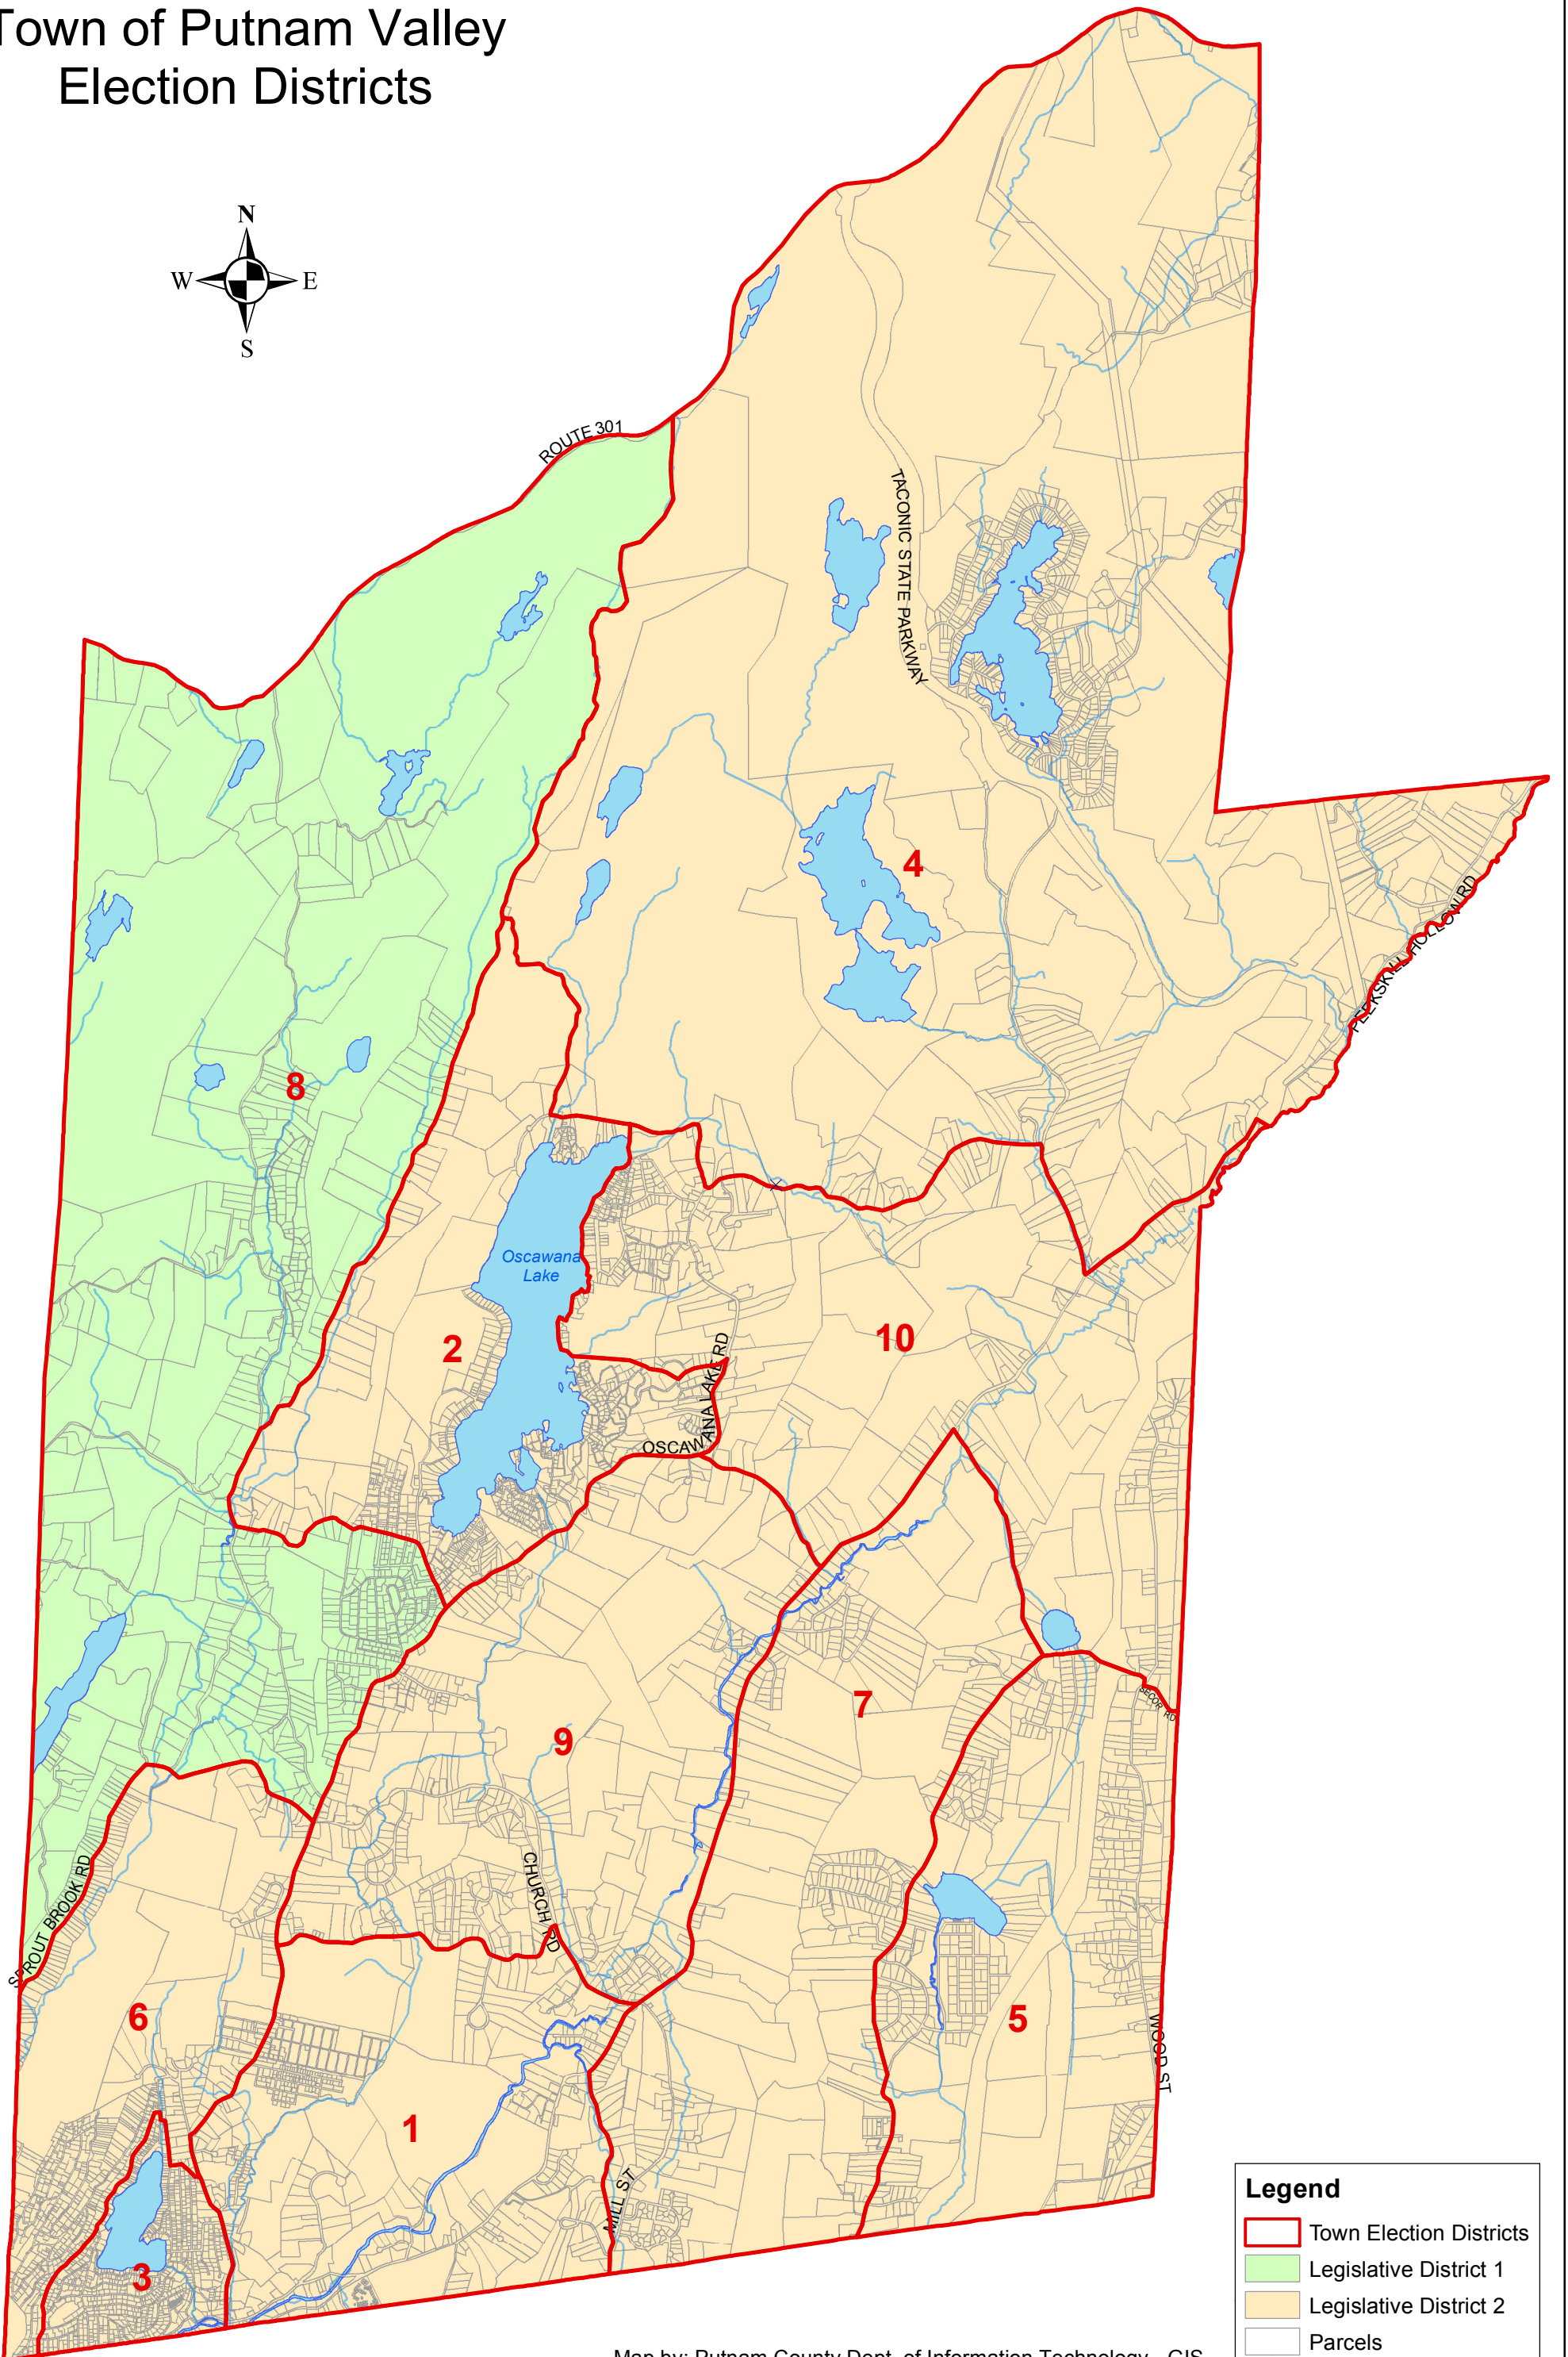

# Town of Putnam Valley Election Districts

**Legend**

- Town Election Districts
- Legislative District 1
- Legislative District 2
- Parcels
- Waterbodies
- Streams

Map by: Putnam County Dept. of Information Technology - GIS  
Prepared by: AMO - July 2012 - Scale 1:42,000  
Districts\Election-2010\PutVal-Final-11x17  
[www.putnamcountyny.com](http://www.putnamcountyny.com)